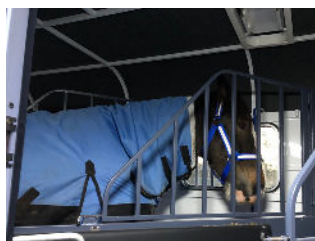

Extended height
(7,3ft internal)
Inc on WB models
$999.00