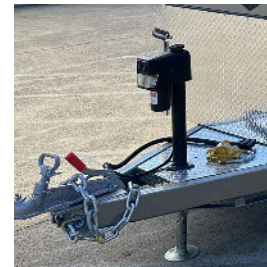

240v Pop up  
USB Tower  
\$195

Front storage cupboard  
(for standard models)  
\$849.00

Electric Jockey  
\$699

Regency Floats