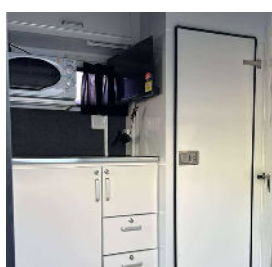

Reverse Cycle  
Aircon 240v power  
\$2,999.00

Side tack box  
\$420.00

Front tack box  
\$480

Caravan window  
INCL in Campers  
\$650

Rear shower  
INCL Heater  
\$1250.00

Internal shower  
Full 2 HAL  
Camper Only  
\$2,999