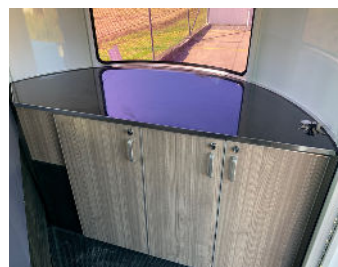

Front storage cupboard
(for standard models)
$849.00