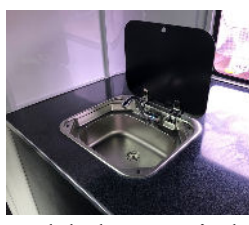

Fold down sink
$400.00