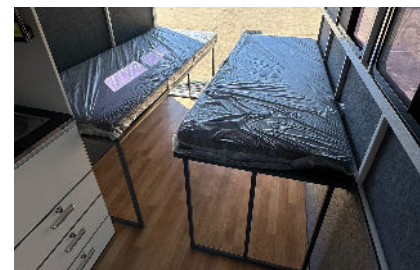

Fold up wall beds
$700