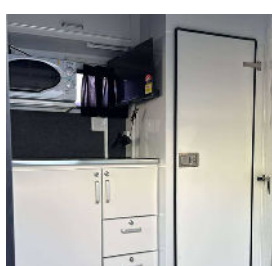

Side tack box
\$420.00

Front tack box
\$480

Caravan window
INCL in Campers
\$650

Rear shower
INCL Heater
\$1250.00

Internal shower
Full 2 HAL
Camper Only
\$2,999

240v Pop up
USB Tower
\$195

Front storage cupboard
(for standard models)
\$849.00