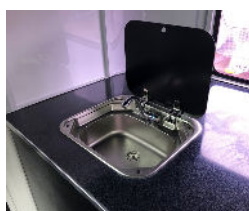

Fold down sink
$400.00