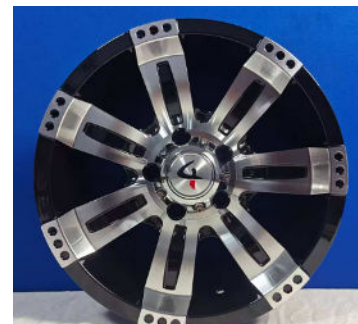

12v Sirocco Fans
\$480 each

Solar
\$650

Colour match barriers
and tack box
\$350

Ceramic Coating
\$1800

Top Rug Racks
STRAIGHT LOADS
\$480

15inch 5 spoke
Black/Mags
\$650

15inch 7 spoke
Black/Silver
\$650

15inch 7 spoke
Black
\$650