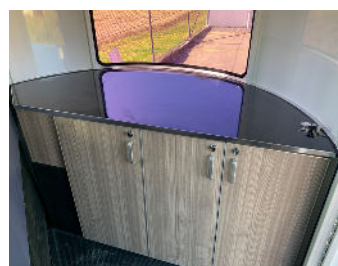

Side tack box
\$420.00

Front tack box
\$480

Caravan window
INCL in Campers
\$650

Rear shower
INCL Heater
\$1250.00

Internal shower
Full 2 HAL
Camper Only
\$2,999

240v Pop up
USB Tower
\$195

Front storage cupboard
(for standard models)
\$849.00

12v Sirocco Fans
\$480 each

Solar
\$650

Colour match barriers
and tack box
\$350

Ceramic Coating
\$1800

Top Rug Racks
STRAIGHT LOADS
\$480

15inch 5 spoke
Black/Mags
\$650

15inch 7 spoke
Black/Silver
\$650

15inch 7 spoke
Black
\$650