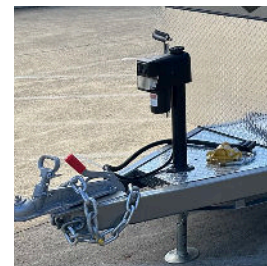

Side tack box
\$420.00

Front tack box
\$480

Caravan window
INCL in Campers
\$650

Rear shower
INCL Heater
\$1250.00

Internal shower
Full 2 HAL
Camper Only
\$2,999

240v Pop up
USB Tower
\$195

Front storage cupboard
(for standard models)
\$849.00

Electric Jockey
\$699

Regency Floats

ACCESSORIES

Smart TV
\$400

Aluminium Yards
\$1,250

12v power supply
INCL IN CAMPER
\$480.00

240v Power outlet
\$449.00

Deep cycle
battery
\$1,550