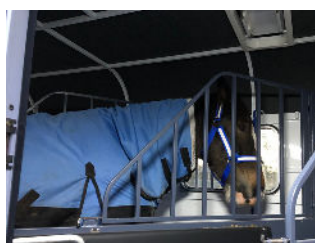

Awnings
4m - \$1,999
3.5m - \$1,899
2.5m - 1,799

Wireless Camera
\$350

Fold down sink
\$400.00

Caravan Steps
\$390.00

Rubber Curtain
\$225 each

Extended height
(7,3ft internal)
Inc on WB models
\$999.00

Reverse Cycle
Aircon 240v power
\$2,999.00