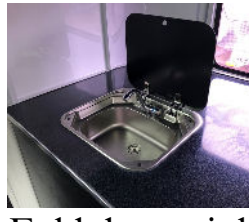

Fold down sink
INCL in Campers
$470.00