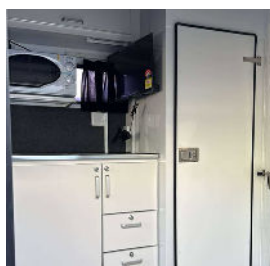

Reverse Cycle  
Aircon 240v power  
\$2,999.00

Side tack box  
\$420.00

Front tack box  
\$480

Caravan window  
INCL in Campers  
\$850

Rear shower  
INCL Heater  
\$1250.00

Internal shower  
Full 2 HAL  
Camper Only  
\$2,999