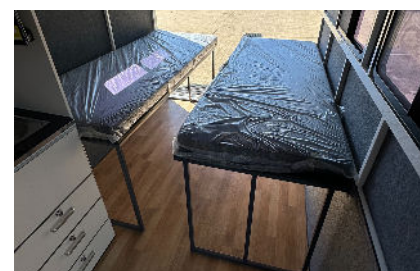

Fold up wall beds
$700