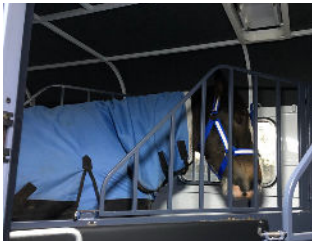

Extended height
(7,3ft internal)
Inc on WB models
$999.00