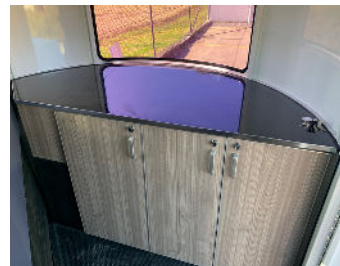

Front storage cupboard
(for standard models)
$1100.00