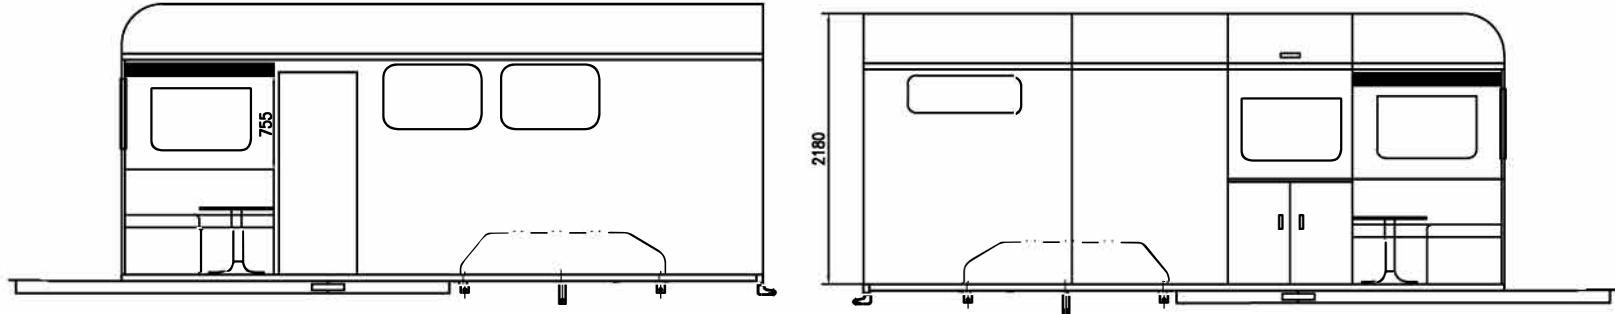

Regency Square Full Camper 2 HAL

TARE 2150KGS  
 GVM 3500KGS, upgradeable to 3900KGS  
 Standard Overall height (including wheels) 2600mm  
 Standard internal height - 2225mm

- Roll back dividing wall
- Side Kitchen with fridge/microwave
- Large wardrobe
- 1200mm x 1900mm bunk beds top and bottom
- Table conversion in bottom bunk
- Laminate wood flooring
- 65L water tank, pump and sink
- 240v/12v power supply