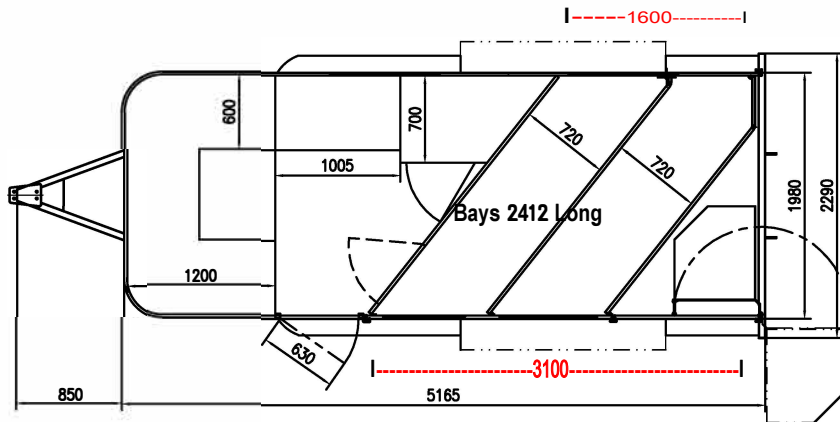

Regency Square Full Camper 2 HAL

TARE 2150KGS  
 GVM 3500KGS, upgradeable to 3900KGS  
 Standard Overall height (including wheels) 2600mm  
 Standard internal height - 2225mm

- Roll back dividing wall
- Side Kitchen with fridge/microwave
- Large wardrobe
- 1200mm x 1900mm bunk beds top and bottom
- Table conversion in bottom bunk
- Laminate wood flooring
- 65L water tank, pump and sink
- 240v/12v power supply